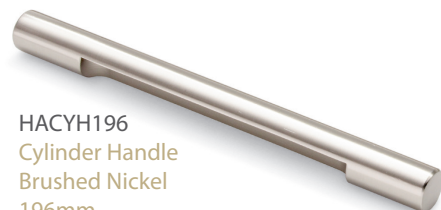

DOOR HANDLE COLLECTION

HATR168
Trafalgar Handle
Brushed Nickel
168mm

HATDH144
Traditional 'D' Handle
Pewter
144mm

HAFIH202
Finesse Handle
Brushed Nickel
202mm

HACAH191
Capricorn Handle
Chrome
191mm

HAHDH182
Hammered 'D' Handle
Pewter
182mm

HATWH210
Twist Handle
Pewter
210mm

HATIH162
Titan Handle
& back plate
Pewter
162mm

HACYH196
Cylinder Handle
Brushed Nickel
196mm

HAREH135
Rectangle Handle
Brushed Nickel
135mm

HASQH069
Square Handle
Brushed Nickel
69mm

HABUL120
Buick Latch
Brushed Nickel
120mm

HABUP055
Buick Pull
Brushed Nickel
55mm

DOOR HANDLE COLLECTION

HASDH170
Slim 'D' Handle
Satin Chrome
170mm

HASDH266
Slim 'D' Handle
Satin Chrome
266mm

HABBH387
Boss Bar Handle
Brushed Nickel
387mm

HASBH396
Splayed Boss Handle
Brushed Nickel
396mm

HABBH188
Boss Bar Handle
Brushed Nickel
188mm

HASBH172
Splayed Boss Handle
Brushed Nickel
172mm

HAFCH215
Flat Centre Handle
Aluminium
215mm

HATBH655
T Bar Handle
Brushed Nickel
655mm