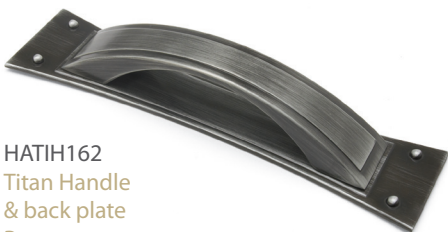

DOOR HANDLE COLLECTION

HATR168
Trafalgar Handle
Brushed Nickel
168mm

HATDH144
Traditional 'D' Handle
Pewter
144mm

HAFIH202
Finesse Handle
Brushed Nickel
202mm

HACAH191
Capricorn Handle
Chrome
191mm

HAHDH182
Hammered 'D' Handle
Pewter
182mm

HATWH210
Twist Handle
Pewter
210mm

HATIH162
Titan Handle
& back plate
Pewter
162mm

HACYH196
Cylinder Handle
Brushed Nickel
196mm

HAREH135
Rectangle Handle
Brushed Nickel
135mm

HASQH069
Square Handle
Brushed Nickel
69mm

HABUL120
Buick Latch
Brushed Nickel
120mm

HABUP055
Buick Pull
Brushed Nickel
55mm

DOOR HANDLE COLLECTION

HASDH170
Slim 'D' Handle
Satin Chrome
170mm

HASDH266
Slim 'D' Handle
Satin Chrome
266mm

HABBH387
Boss Bar Handle
Brushed Nickel
387mm