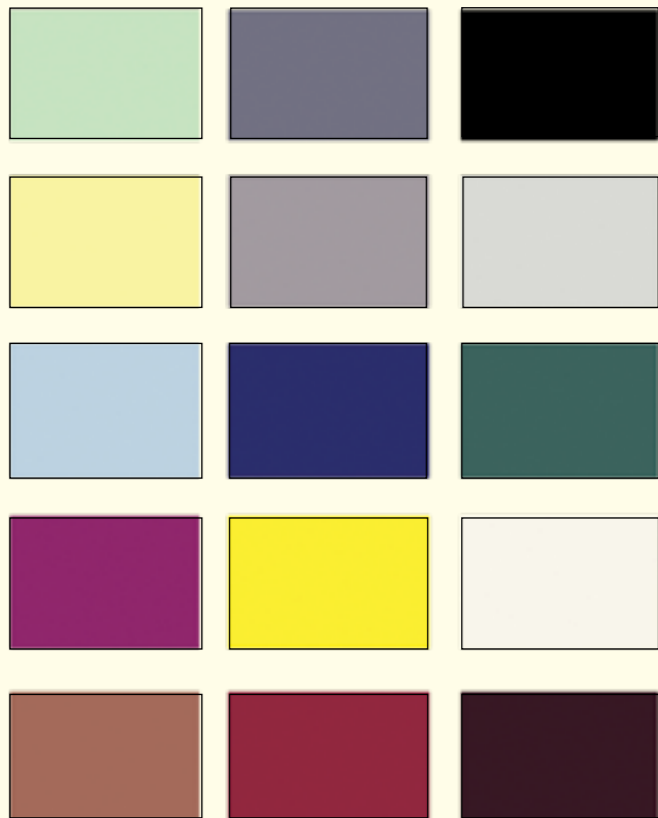

There are so many options available including soft close and a variety of colours. As for style, that's up to you!

Choose the style and colour of the wardrobe you want to create.

With 15 exciting safety backed glass colours plus smoked and plain mirrors as well as six different veneered panels to choose from, you can achieve your desired look with ease.

Your dreams brought to life!

EasiSlide

EasiSlide

Colours

The colours below are a representation of the 15 glass colours available and are intended as a guide only. Please see a glass sample for accurate colour. Smoked and plain Mirrors also available.