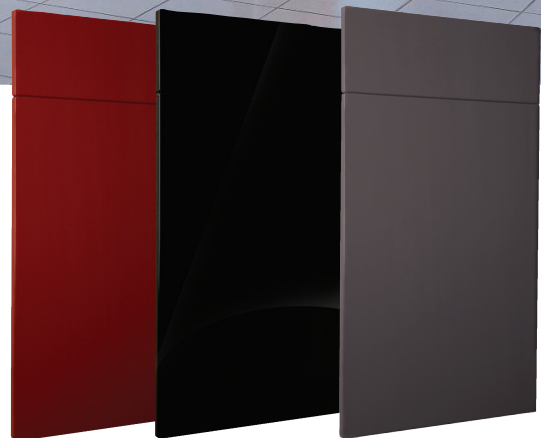

THE DENOVO COLLECTION

**Acrylic and other
edged doors**

**Made to Measure
for kitchens, bedrooms
and bathrooms**
**Any design, any size,
any colour**